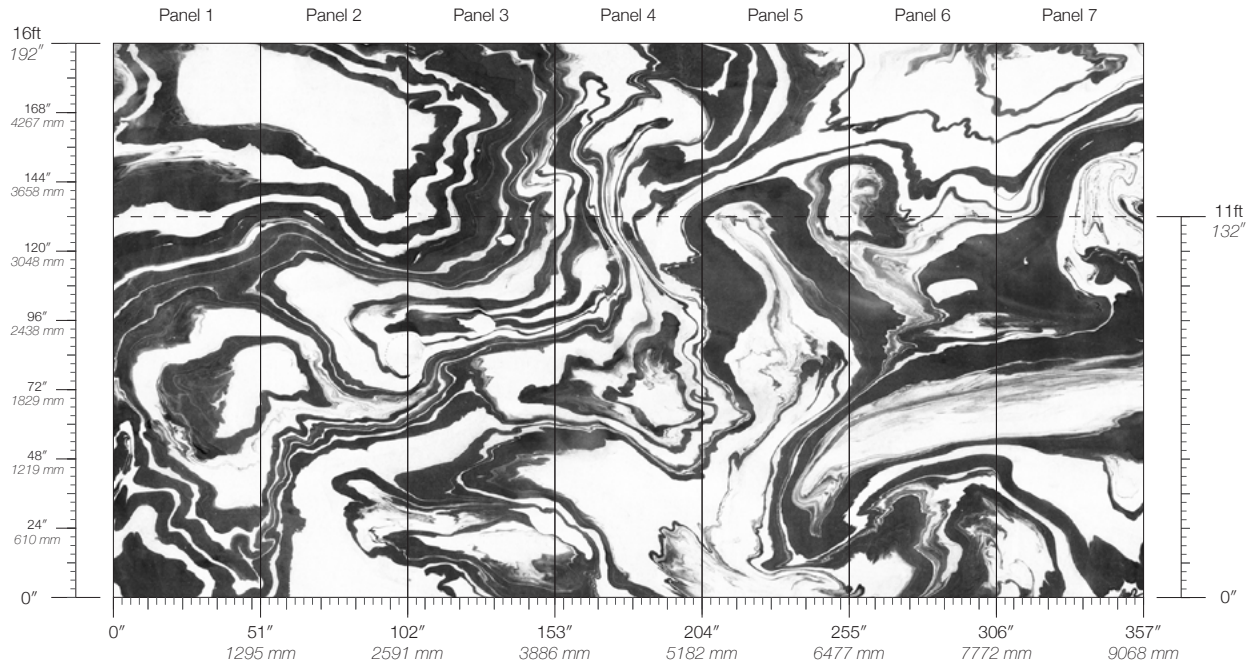

Sumi Current

Suitable for residential and commercial projects

COLOR
Current

STOCK
Made to order

REPEAT
Non-repeating

CONTACT
sales@calicowallpaper.com
+1 718 243 1705
57 Lispenard Street
New York, NY 10013 USA

ITEM
2701

MINIMUM
1 panel

LEAD TIME
4 weeks to print

CONTENT
Type II PVC-Free

MAINTENANCE
Water-based cleanser

ORIGIN
USA

DISCLAIMER
Panel maps represent mural artwork only. Reference the physical sample for color and texture.

PANEL WIDTH
51" / 1295 mm trimmed

FLAMMABILITY
ASTM E84 Adhered Class A

DETAILS
Custom options available

PANEL HEIGHT
132" / 3353 mm standard
192" / 4877 mm extended

ENVIRONMENTAL
Recycled Content, Phthalate Free
Low VOC, HPD Available

PRICE
Available upon request