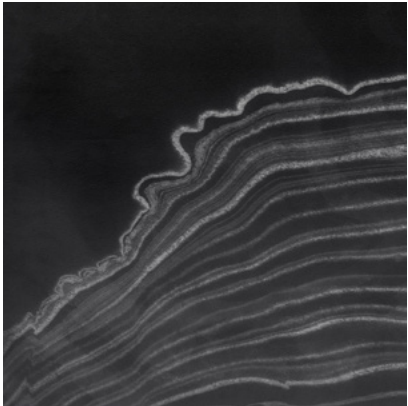

Calico

SUMI

Tear Sheet

Sumi is an illusion of water's invisible movements.

CURRENT

FLOW

PEBBLE

SALT

STONE

SWELL

TEMPEST

Sumi Current

Suitable for residential and commercial projects

COLOR
Current

STOCK
Made to order

REPEAT
Non-repeating

CONTACT
sales@calicowallpaper.com
+1 718 243 1705
57 Lispenard Street
New York, NY 10013 USA

ITEM
2701

MINIMUM
1 panel

LEAD TIME
4 weeks to print

CONTENT
Type II PVC-Free

MAINTENANCE
Water-based cleanser

ORIGIN
USA

DISCLAIMER
Panel maps represent mural artwork only. Reference the physical sample for color and texture.

PANEL WIDTH
51" / 1295 mm trimmed

FLAMMABILITY
ASTM E84 Adhered Class A

DETAILS
Custom options available